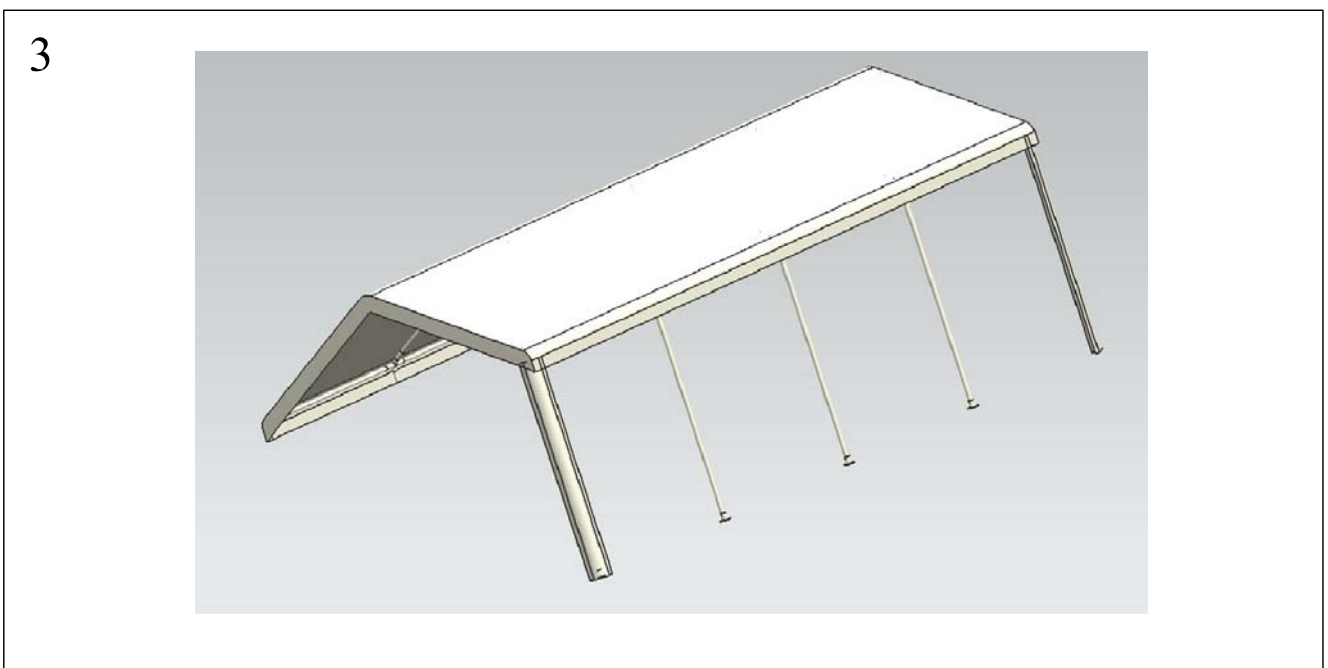

4mx8m Gala Tent Assembling Instruction-PE

-Parts List-

Quantity		Description
10	A 	Rafter
12	B 	Apex and eave pole
10	C 	Leg
10		Base plate
6		3 way joint
9		4 way joint
10		Nut and bolt
4		Guy lines
54		Bolt
120		Bungee
4		Peg $\varnothing 6 \times 275 \text{mm}$
106		Peg $\varnothing 4.5 \times 180 \text{mm}$
		End panel
		Wall panel
1		Roof
6		Middle leg