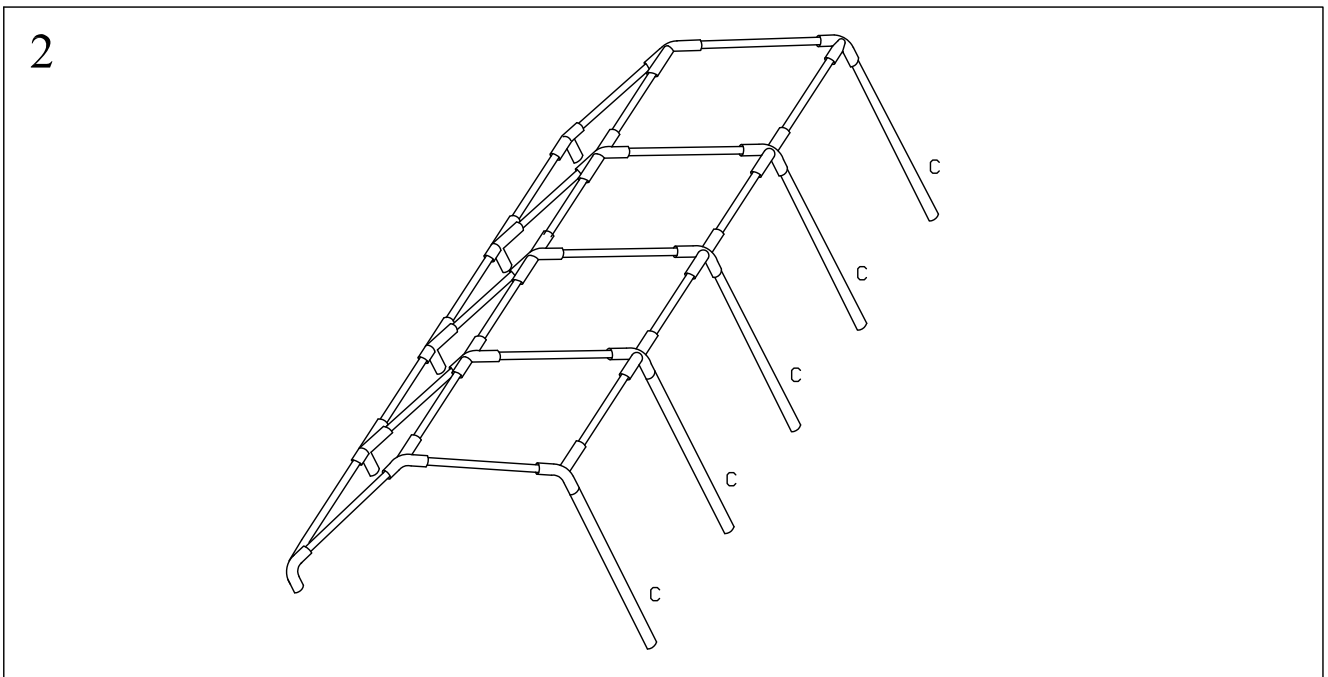

4mx8m Gala Tent Assembling Instruction-PE

-Parts List-

Quantity		Description
10	A 	Rafter
12	B 	Apex and eave pole
10	C 	Leg
10		Base plate
6		3 way joint
9		4 way joint
10		Nut and bolt
4		Guy lines
54		Bolt
120		Bungee
4		Peg $\varnothing 6 \times 275 \text{mm}$
106		Peg $\varnothing 4.5 \times 180 \text{mm}$
		End panel
		Wall panel
1		Roof
6		Middle leg