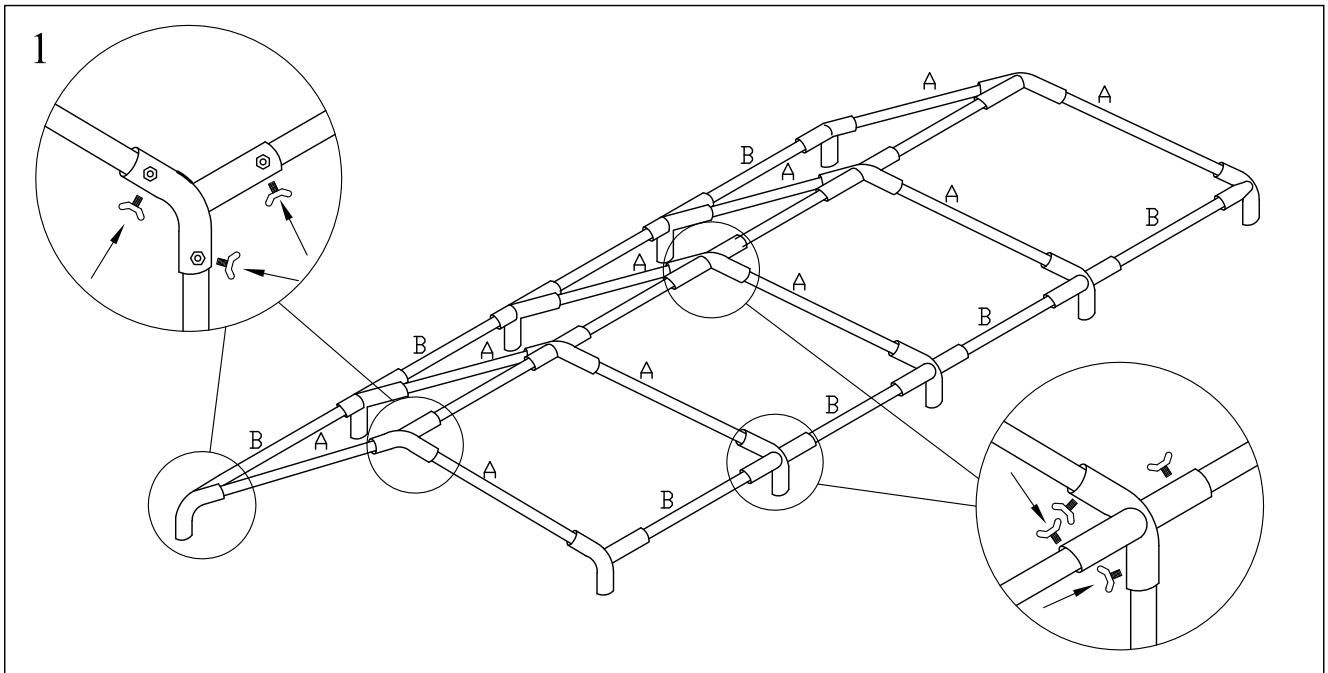

4mx8m Gala Tent Assembling Instruction-PE

-Parts List-

Quantity		Description
10	A 	Rafter
12	B 	Apex and eave pole
10	C 	Leg
10		Base plate
6		3 way joint
9		4 way joint
10		Nut and bolt
4		Guy lines
54		Bolt
120		Bungee
4		Peg $\varnothing 6 \times 275 \text{mm}$
106		Peg $\varnothing 4.5 \times 180 \text{mm}$
		End panel
		Wall panel
1		Roof
6		Middle leg

4

5